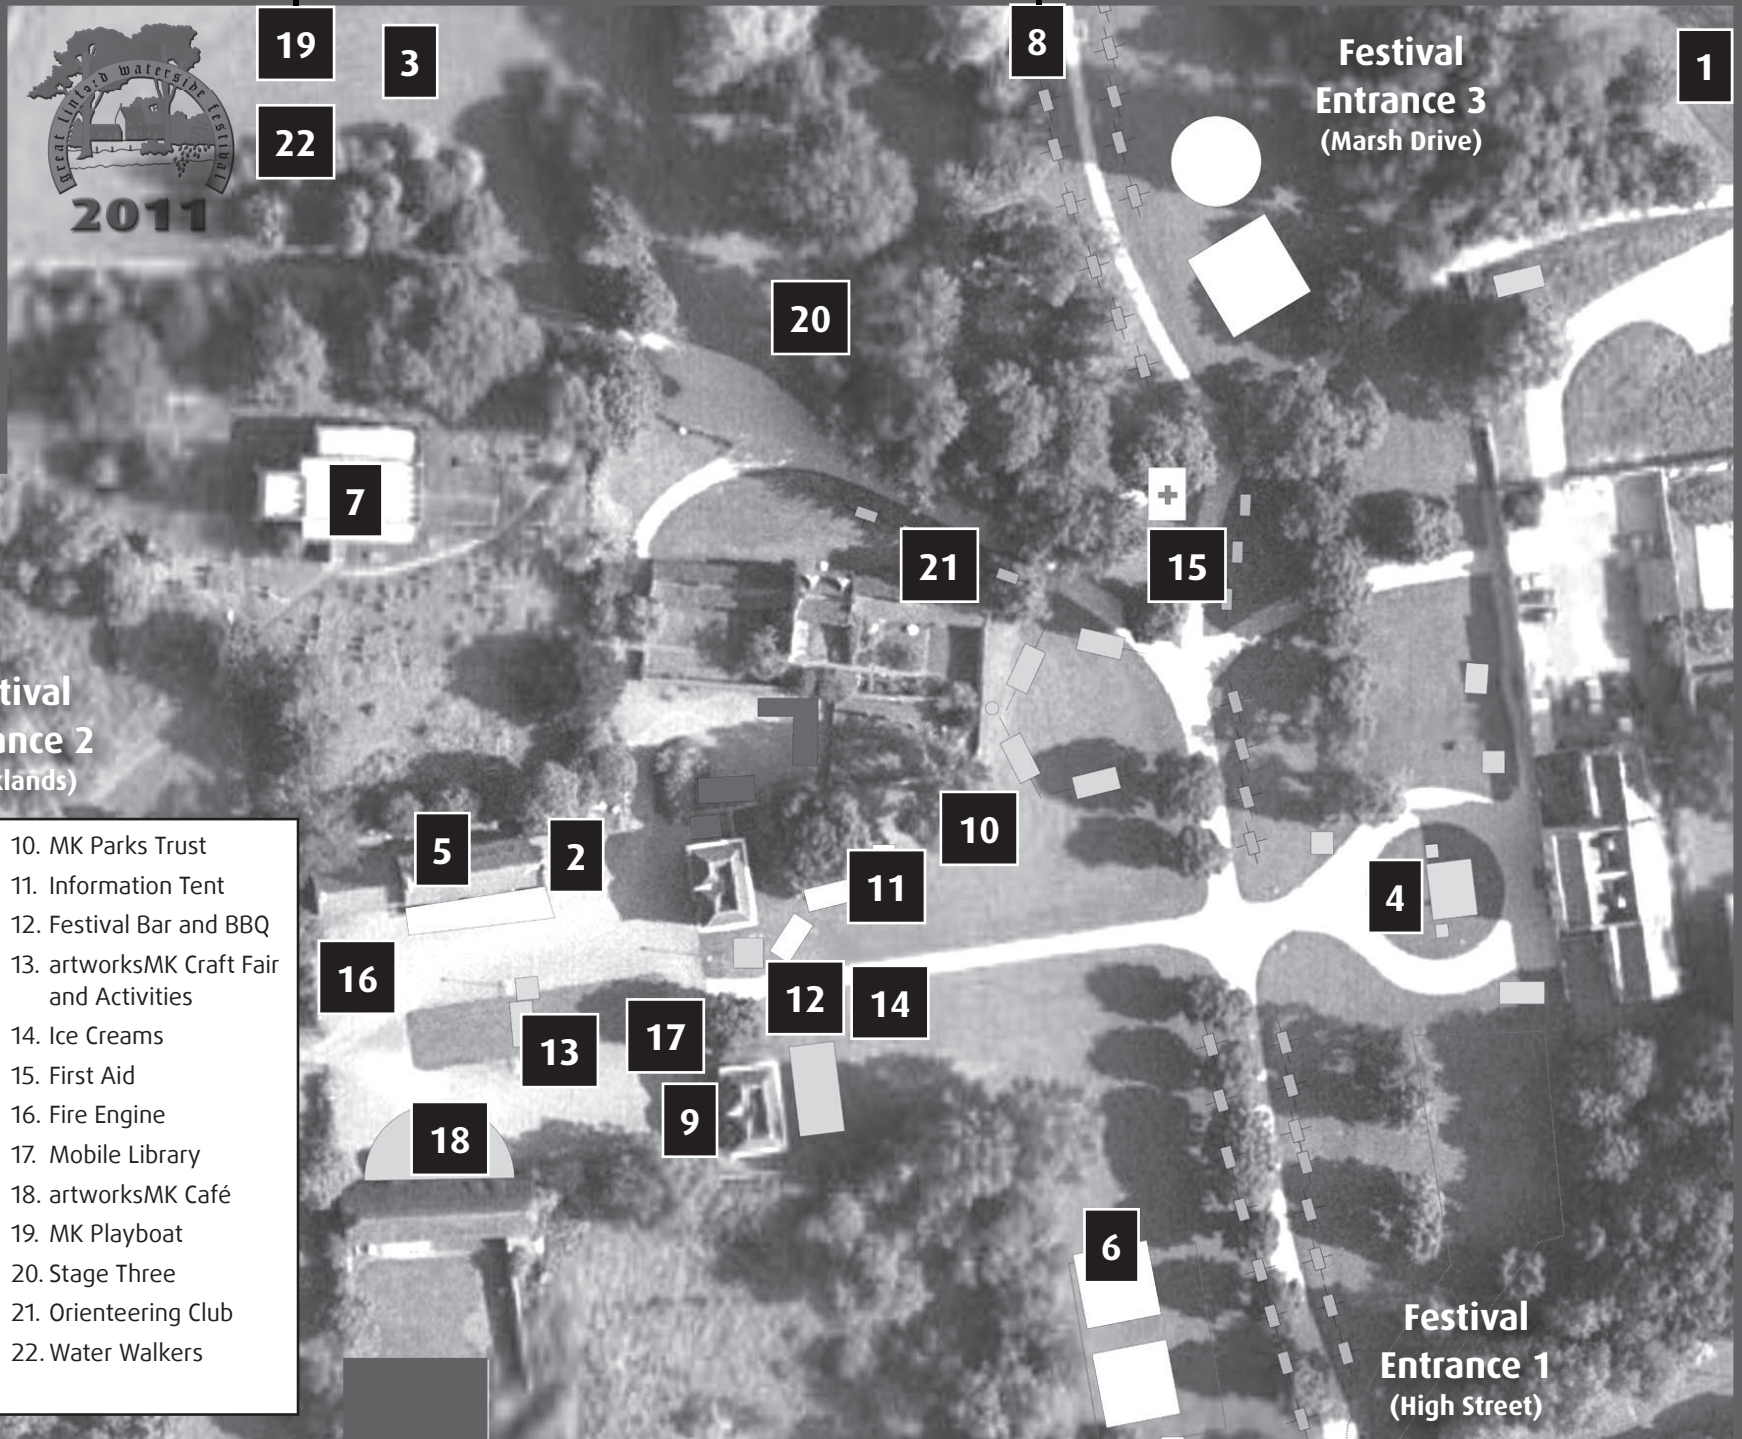

Festival Sitemap

Map Key

The events and activities are spread across the entire site. Key ones are:

- | | |
|-----------------------------|--|
| 1. Parking | 10. MK Parks Trust |
| 2. Toilets | 11. Information Tent |
| 3. Dog Show (Sunday) | 12. Festival Bar and BBQ |
| 4. Main Stage | 13. artworksMK Craft Fair and Activities |
| 5. Arts Workshop | 14. Ice Creams |
| 6. GLFC Football & Korfball | 15. First Aid |
| 7. St Andrews Church | 16. Fire Engine |
| 8. Stage Two | 17. Mobile Library |
| 9. W.I. Teas & Cakes | 18. artworksMK Café |
| | 19. MK Playboat |
| | 20. Stage Three |
| | 21. Orienteering Club |
| | 22. Water Walkers |